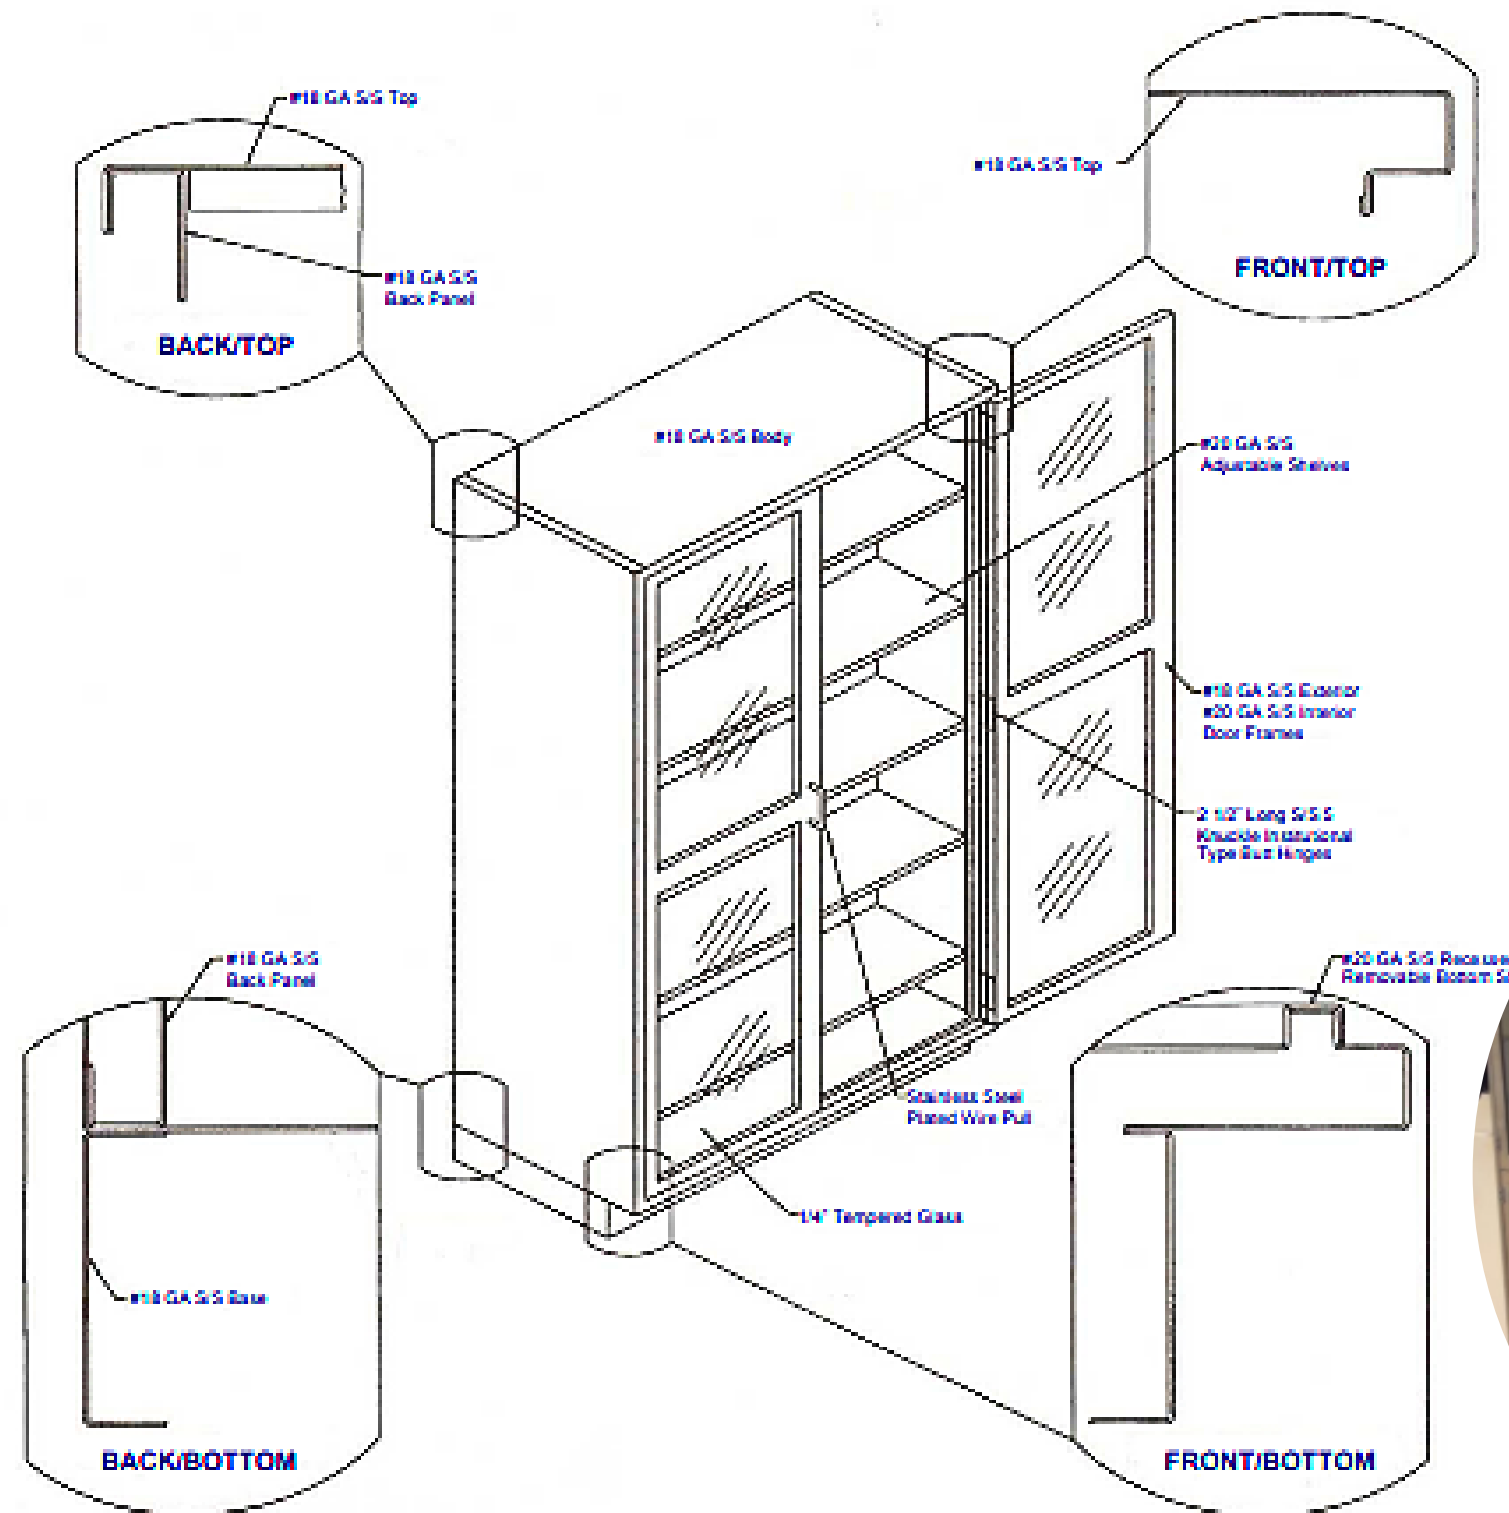

STAINLESS STEEL LAB SOLUTIONS

BASE CABINET

WALL CABINET

SOLID ROOM CABINET

FUME HOOD

PRE-PROCESSING SINKS

TALL CABINETS

SCRUB SINKS

STANDARD COUNTERS

STAINLESS STEEL BASE CABINET CONSTRUCTION

STAINLESS STEEL WALL CABINET CONSTRUCTION

STAINLESS STEEL TALL CABINET CONSTRUCTION

STAINLESS STEEL CABINETS & CASEWORK FEATURES

ALONG WITH OUR WIDE RANGE OF STAINLESS STEEL LAB CABINETS AND CASEWORK SOLUTIONS, WE ENSURE OUR CLIENTS GET A FULLY UNIQUE AND UNMATCHED EXPERIENCE. WHETHER YOUR PROJECT IS BRAND NEW OR RENOVATED AN EXCITING SPACE, LGT-MEDICAL HAS GOT YOU COVERED WITH WORLD-BEST-IN-CLASS FEATURES, PROPERTIES, AND WARRANTY.