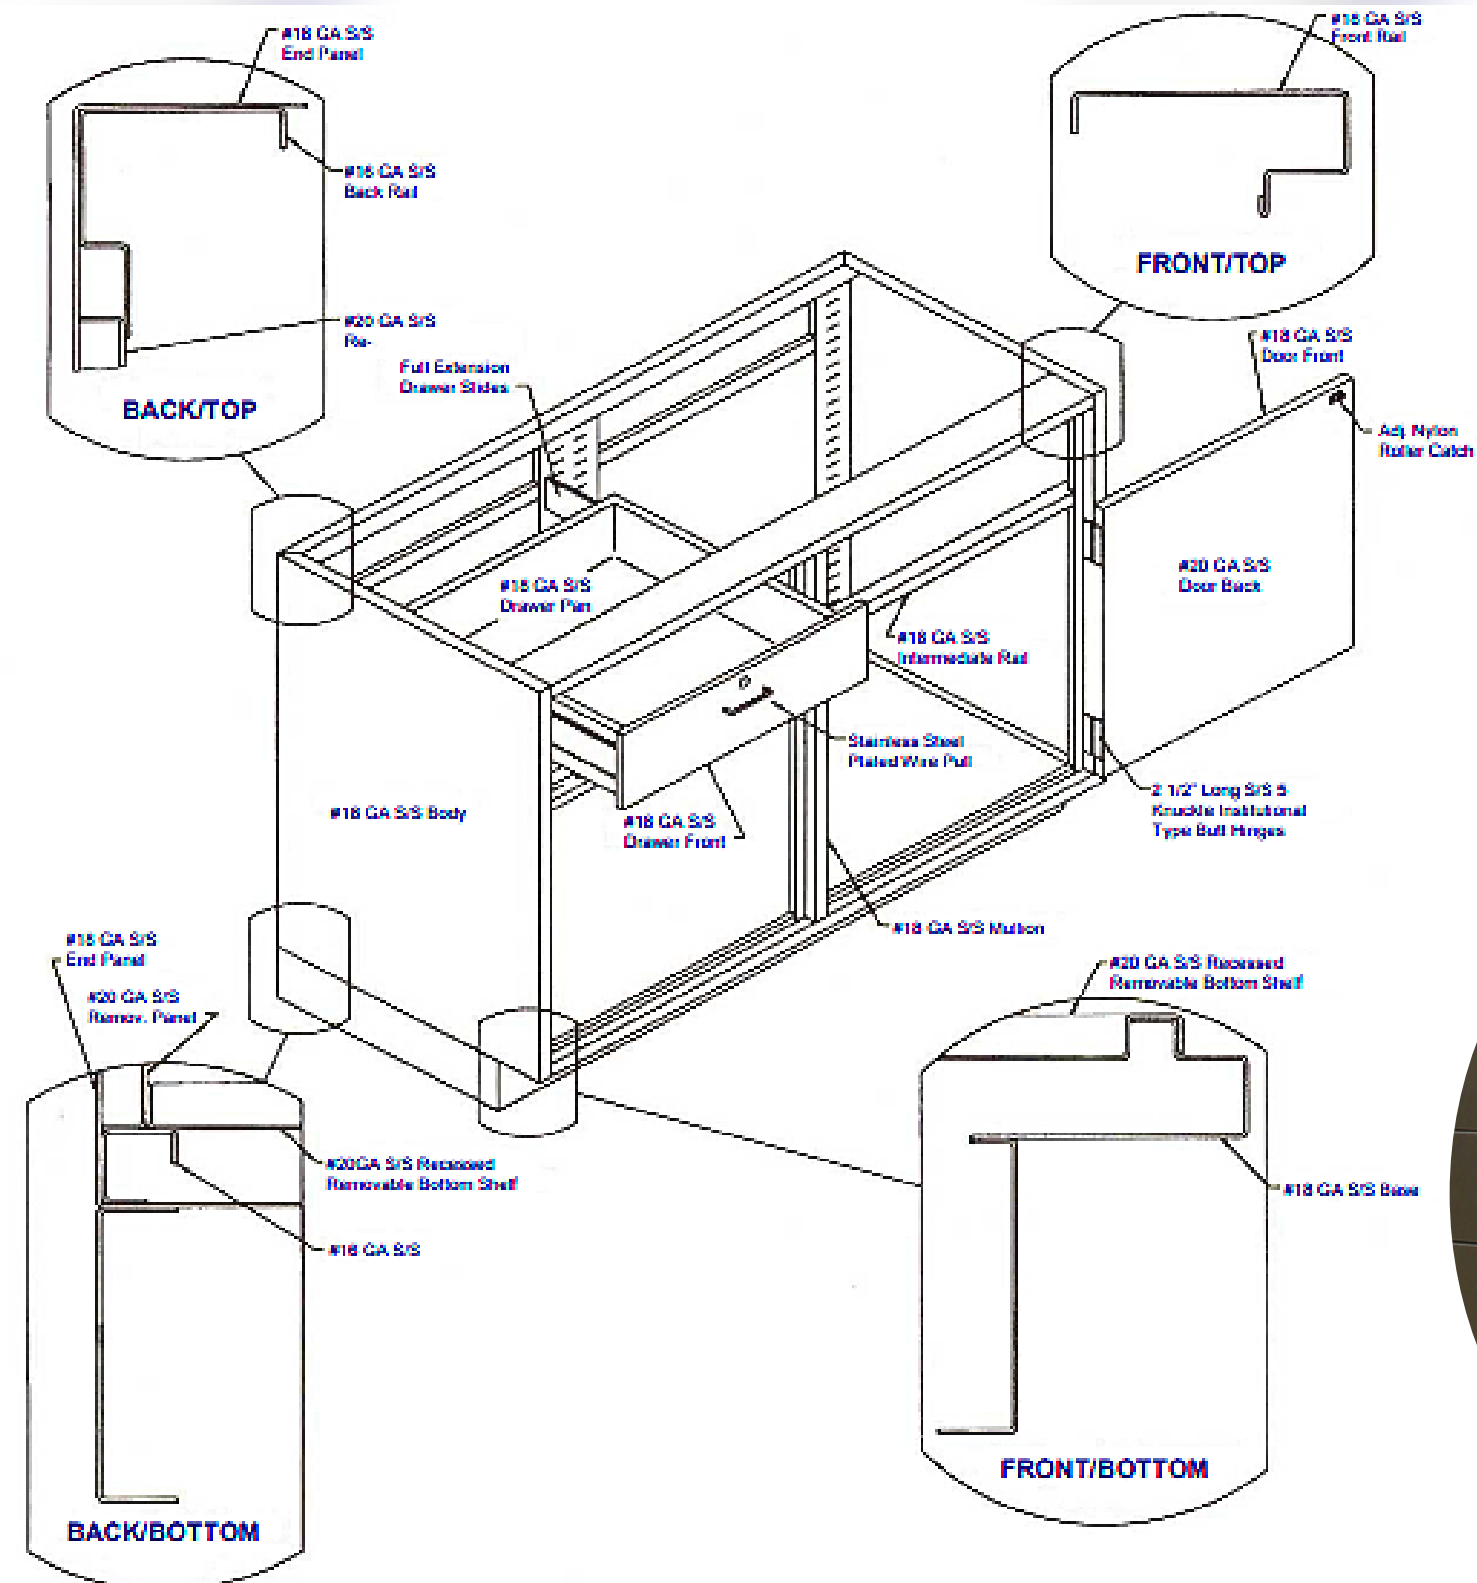

STAINLESS STEEL LAB SOLUTIONS

BASE CABINET

WALL CABINET

SOLID ROOM CABINET

FUME HOOD

PRE-PROCESSING SINKS

TALL CABINETS

SCRUB SINKS

STANDARD COUNTERS

STAINLESS STEEL BASE CABINET CONSTRUCTION

STAINLESS STEEL WALL CABINET CONSTRUCTION

STAINLESS STEEL TALL CABINET CONSTRUCTION

STAINLESS STEEL CABINETS & CASEWORK FEATURES

ALONG WITH OUR WIDE RANGE OF STAINLESS STEEL LAB CABINETS AND CASEWORK SOLUTIONS, WE ENSURE OUR CLIENTS GET A FULLY UNIQUE AND UNMATCHED EXPERIENCE. WHETHER YOUR PROJECT IS BRAND NEW OR RENOVATED AN EXCITING SPACE, LGT-MEDICAL HAS GOT YOU COVERED WITH WORLD-BEST-IN-CLASS FEATURES, PROPERTIES, AND WARRANTY.